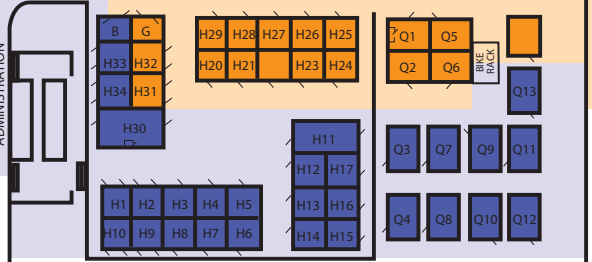

ENGINEERING BUILDING

TENNIS

Performing Arts

STUDENT PARKING

BUS LOOP

FACULTY PARKING

ADMINISTRATION

Dos Pueblos High School
7266 Alameda Ave.
Goleta, CA 93117
(805) 968-2541