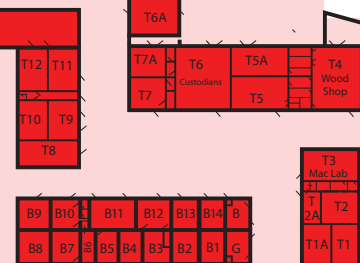

Softball Field Access

To Softball Fields

Bleachers

CATHEDRAL OAKS ROAD

BASEBALL DIAMOND

TENNIS

FACULTY PARKING

CAFETERIA

ENGINEERING BUILDING

TENNIS

Performing Arts

STUDENT PARKING

BUS LOOP

FACULTY PARKING

ADMINISTRATION

Dos Pueblos High School
7266 Alameda Ave.
Goleta, CA 93117
(805) 968-2541