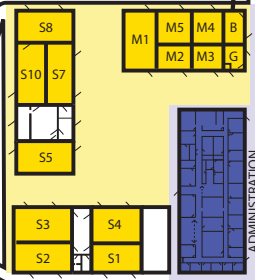

ENGINEERING BUILDING

TENNIS

Performing Arts

STUDENT PARKING

BUS LOOP

FACULTY PARKING

ADMINISTRATION

Dos Pueblos High School
7266 Alameda Ave.
Goleta, CA 93117
(805) 968-2541