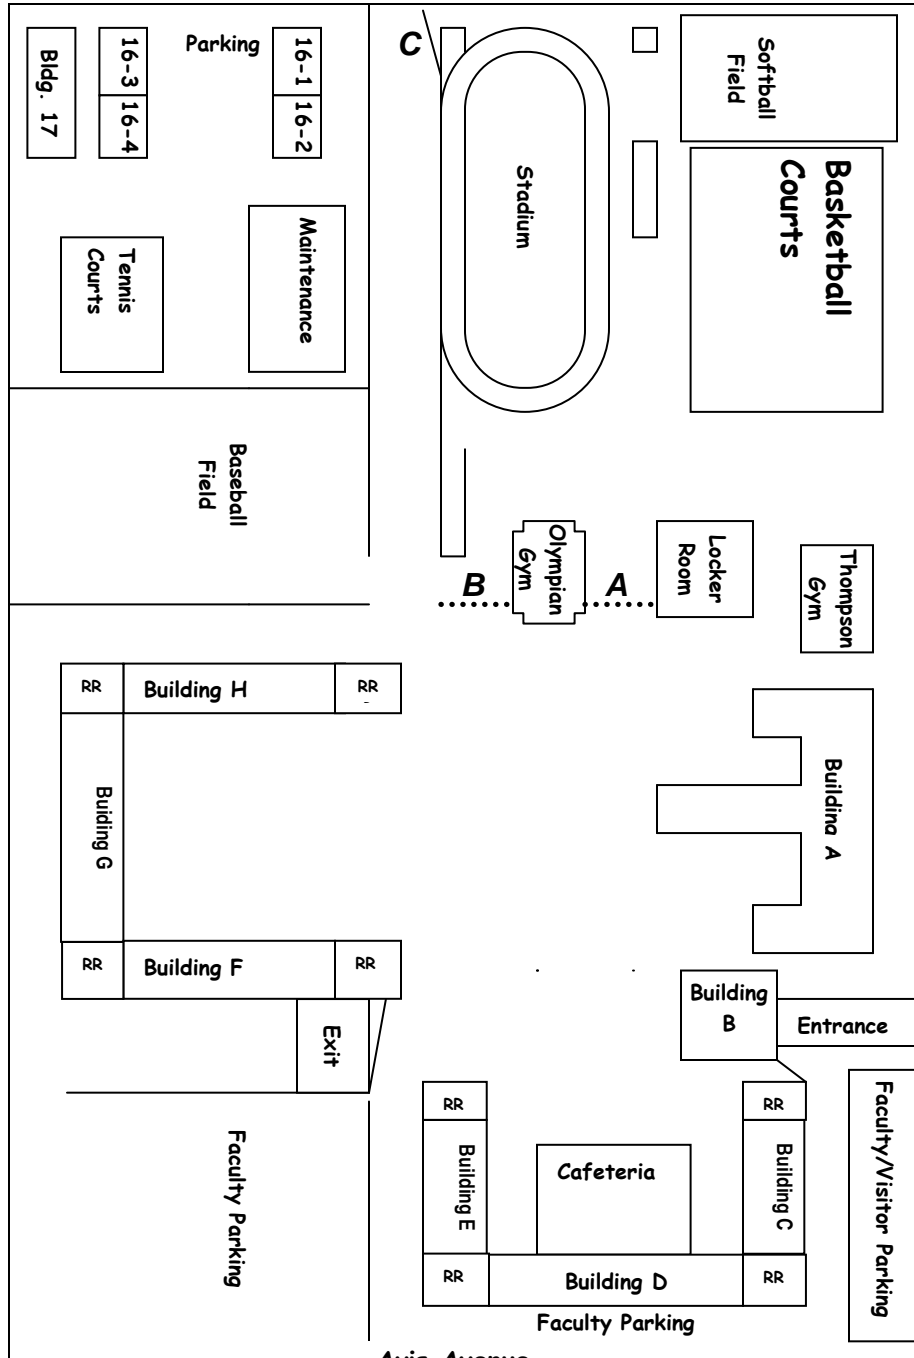

LEUZINGER SCHOOL MAP

Larch Avenue

LEGEND:

- A= Administration Bldg
- B = Music Building
- C= Culinary Classrooms
- D, E, F, G, H - Classrooms
- RR = Restrooms

Evacuation

Building A, B, C, D, E walk through gate A to the visitor side and line up according to your room number

Building F, G, H walk through gate B to the home side and line up according to your room number

Locker Rooms, Olympian Gym, Dance room walk straight through to the football field and line up on the east end of the field near the goals

Buildings 16 and 17 walk through gate C onto the field and line up on the west end of the field near the goal posts.