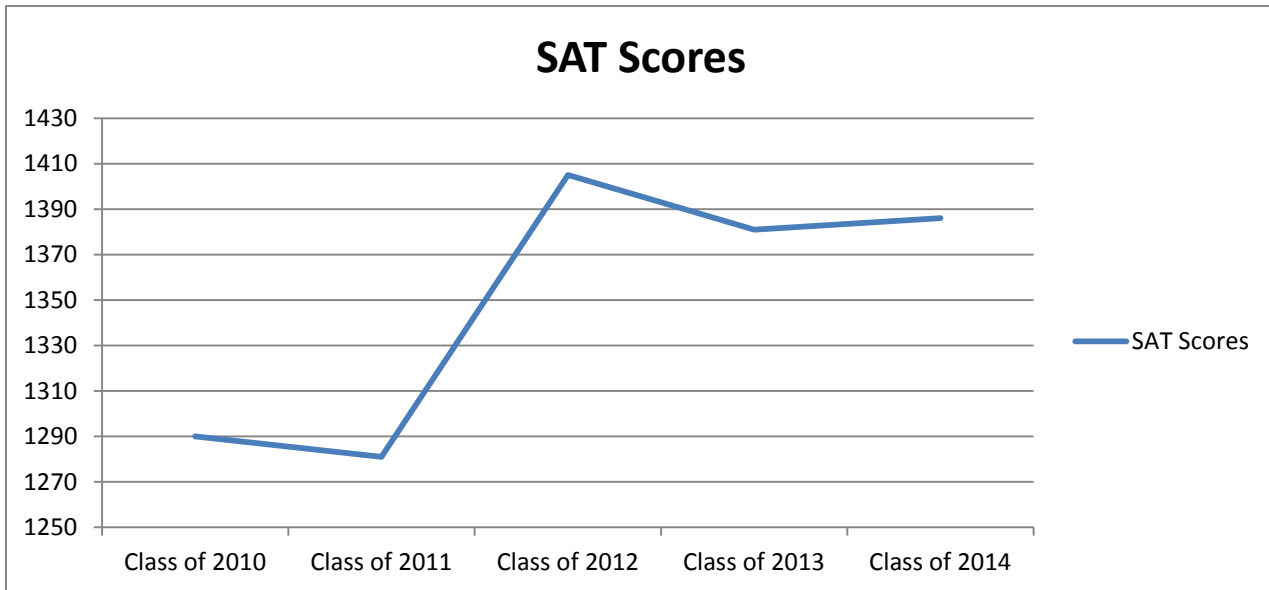

SAT DATA
Senior Classes, 2010-14
Cristo Rey Boston

| | Critical Reading | Math | Writing | Total |
|---------------|------------------|------|---------|-------|
| Class of 2010 | 432 | 428 | 430 | 1290 |
| Class of 2011 | 425 | 432 | 424 | 1281 |
| Class of 2012 | 454 | 480 | 471 | 1405 |
| Class of 2013 | 452 | 474 | 455 | 1381 |
| Class of 2014 | 452 | 482 | 452 | 1386 |

National SAT scores obtained from <http://www.fairtest.org/>