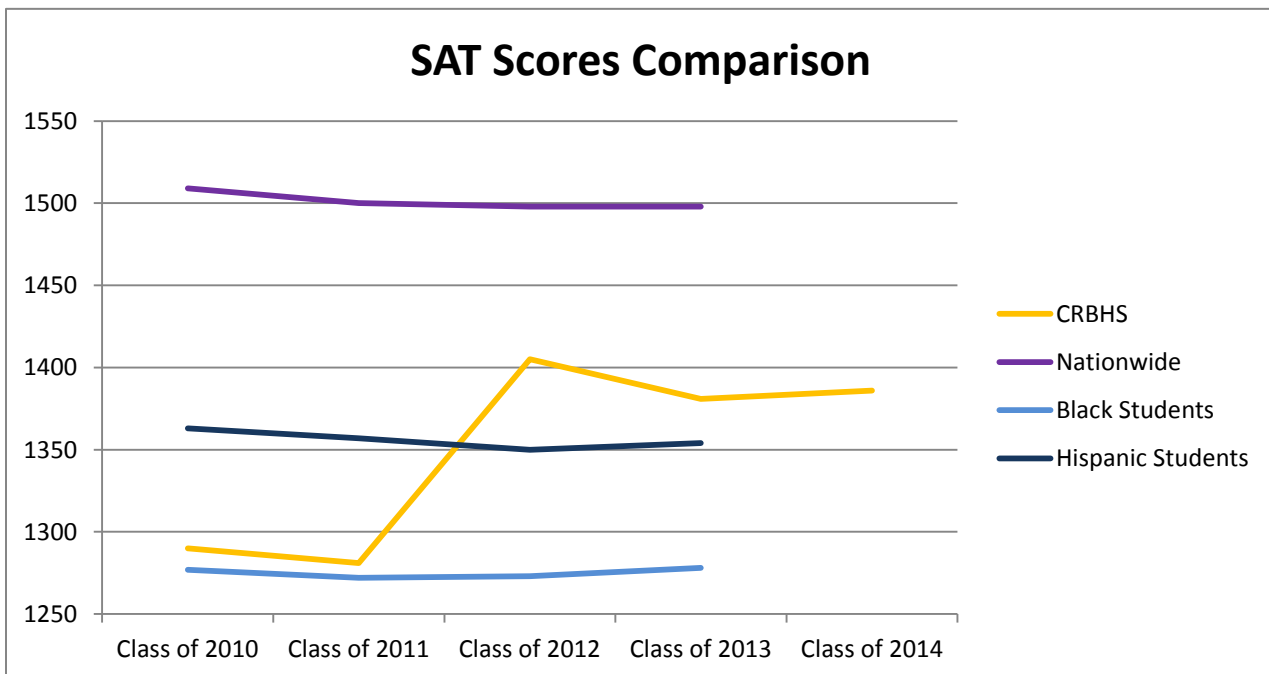

SAT DATA
Senior Classes, 2010-14
Cristo Rey Boston

| | Critical Reading | Math | Writing | Total |
|---------------|------------------|------|---------|-------|
| Class of 2010 | 432 | 428 | 430 | 1290 |
| Class of 2011 | 425 | 432 | 424 | 1281 |
| Class of 2012 | 454 | 480 | 471 | 1405 |
| Class of 2013 | 452 | 474 | 455 | 1381 |
| Class of 2014 | 452 | 482 | 452 | 1386 |

National SAT scores obtained from <http://www.fairtest.org/>