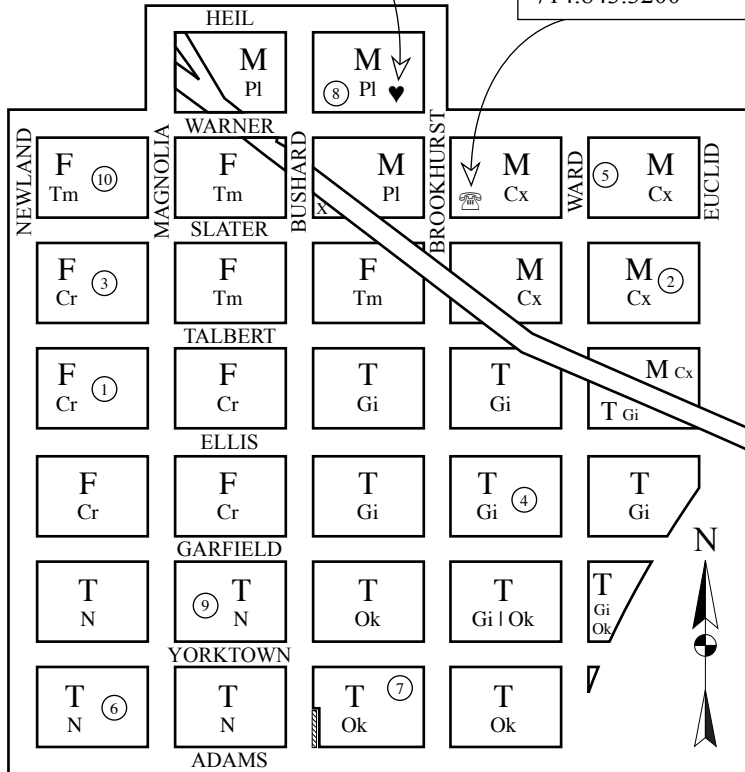

SCHOOL ATTENDANCE AREAS

Child Care Program Office
9625 Warner Avenue
Fountain Valley, CA 92708
714.962.4099 / 714.962.4079

Fountain Valley School District
District Office
10055 Slater Avenue
Fountain Valley, CA 92708
714.843.3200

ATTENDANCE AREA KEY

- Cr: Courreges Elementary
- Cx: Cox Elementary
- F: Fulton Middle School
- Gi: Gisler Elementary
- M: Masuda Middle School
- N: Newland Elementary
- Ok: Oka Elementary
- Pl: Plavan Elementary
- T: Talbert Middle School
- Tm: Tamura Elementary
- X: Tamura Elementary and Fulton Middle School
- ☐: Newland School (19731-19961 Bushard St.)