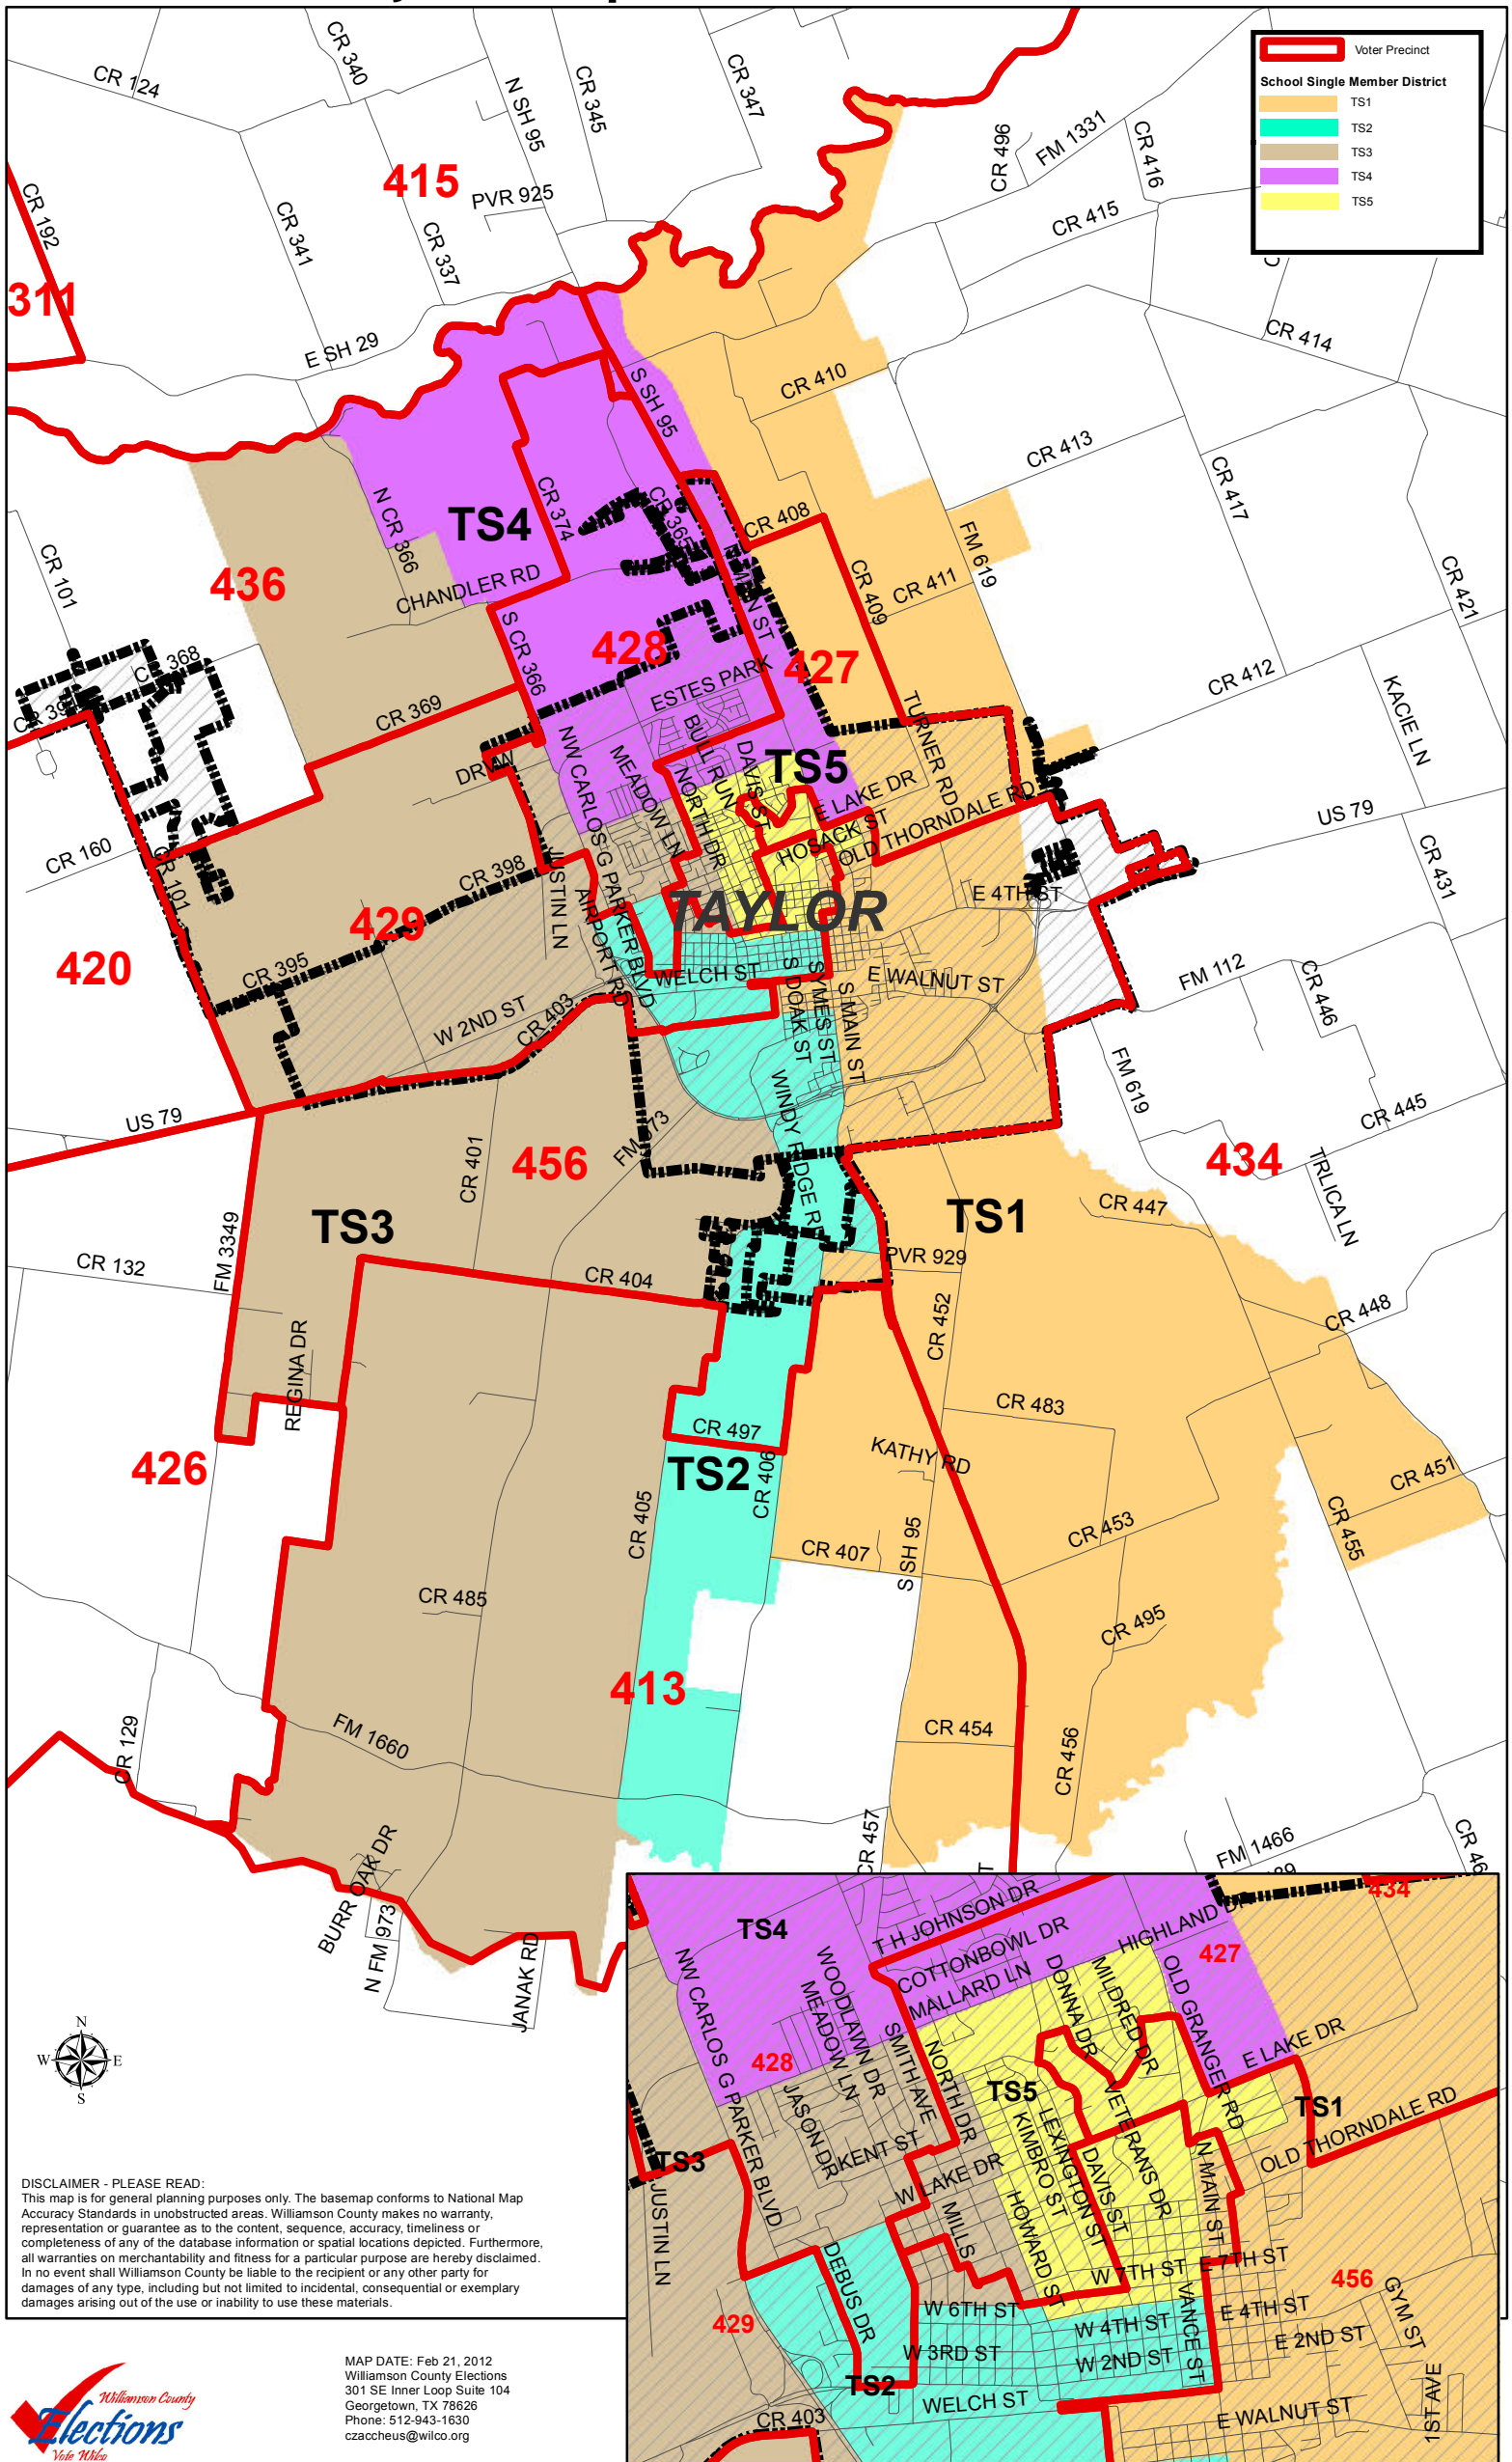

Taylor Independent School District

MAP DATE: Feb 21, 2012
Williamson County Elections
301 SE Inner Loop Suite 104
Georgetown, TX 78626
Phone: 512-943-1630
czaचेus@wilco.org